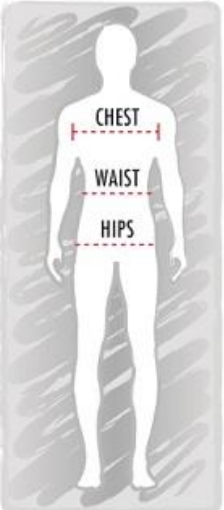

WOMEN'S SCRUB SIZE CHART										
Size Range	XXS	XS	S	M	L	XL	2X	3X	4X	5X
Size Comparison	00-0	0-2	4-6	8-10	12-14	16-18	20-22	24-26	26-28	30-32
Chest	30-32	33-35	35-37	37-39	39-41	43-45	46-48	49-52	53-56	57-60
Waist	22-24	25-27	27-29	29-31	31-33	34-36	38-40	41-44	45-48	49-52
Hips	32-34	34-36	36-38	39-41	42-44	45-47	48-50	51-53	54-57	58-61
Inseam-approximately	31	31	31	31	31	31	31	31	31	31
Extra Petite Inseam-approx.	27	27	27	27	27	27	N/A	N/A	N/A	N/A
Petite Inseam-approx.	29	29	29	29	29	29	29	29	N/A	N/A
Tall Inseam-approx.	N/A	33	33	33	33	33	N/A	N/A	N/A	N/A

**To select the appropriate pants size, please refer to the hip measurement on the chart.*

MEN'S SCRUB SIZE CHART						
Size Range	S	M	L	XL	2X	3X
Chest	34-36	38-40	42-44	46-48	50-52	54-56
Waist	28-30	30-32	34-36	38-40	40-42	44-46
Inseam-approx.	32	32	32	32	32	32
Short Inseam-approx.	30	30	30	30	30	30
Tall Inseam-approx.	34	34	34	34	34	34

**To select the appropriate pants size, please refer to the waist measurement on the chart.*